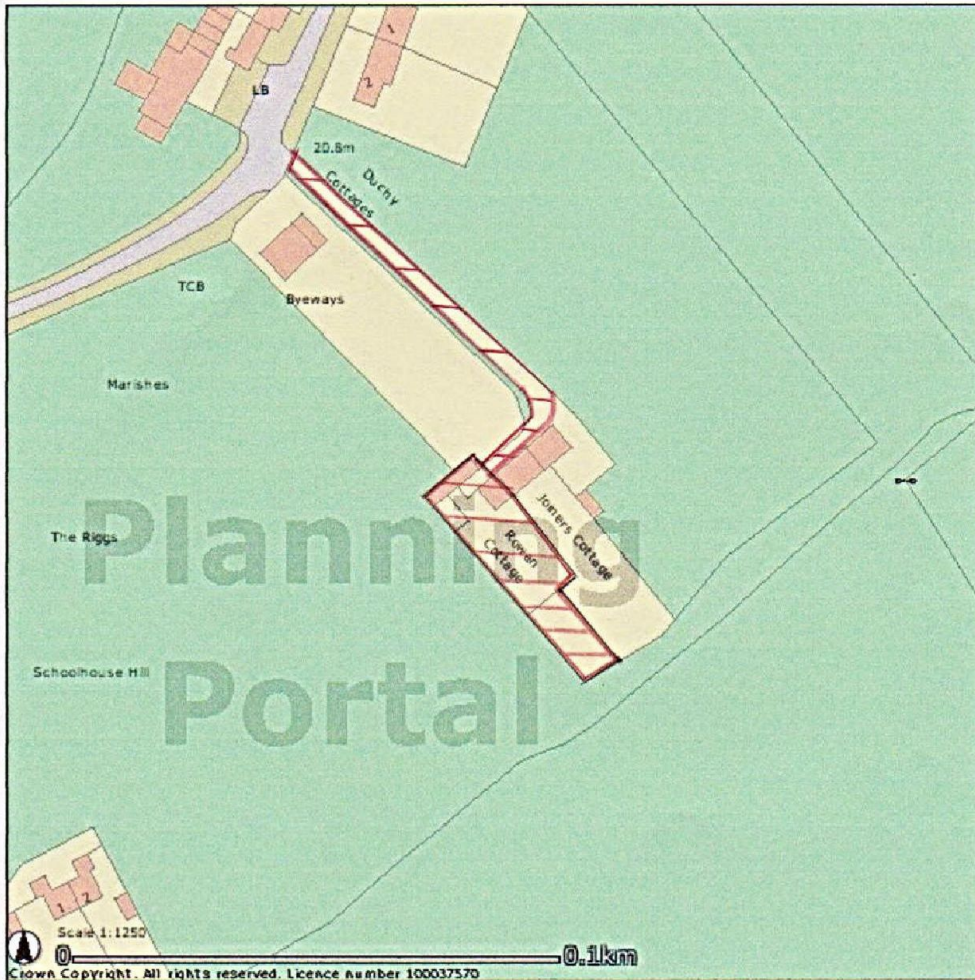

Site Location Plan

THIS COPY HAD BEEN MADE BY OR WITH THE AUTHORITY OF RYEDALE DISTRICT COUNCIL PURSUANT TO SECTION 47 OF THE COPYRIGHT DESIGNS AND PATENTS ACT 1988. UNLESS THAT ACT PROVIDES A RELEVANT EXCEPTION TO COPYRIGHT, THE COPY MUST NOT BE COPIED WITHOUT THE PRIOR PERMISSION OF THE COPYRIGHT OWNER.

Rowan Cottage, Low Marishes.

DATE VALID
13/04/16